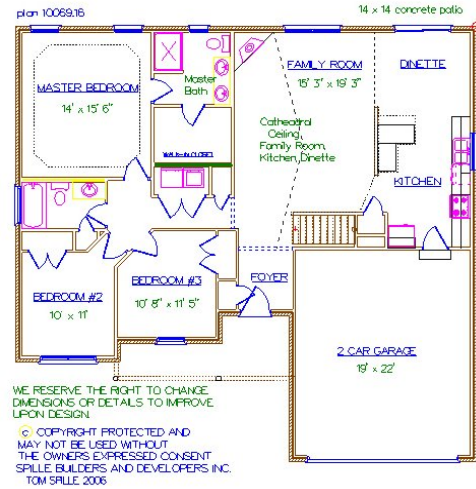

1882 Pleasant Hill Pleasant Hill Boone County, KY

- Brand New Three Bedroom Ranch Home In A Quiet Community
- Spacious Family Room Includes A Clean And Efficient Gas Fireplace
- Cathedral Ceiling In The Family Room, Kitchen and Dinette
- Full Basement With Large Windows For Natural Light
- Large Covered Front Porch
- First Floor Laundry Room
- High Efficiency Gas Furnace and Water Heater
- Quiet Community
- Oversized Two Car Garage
- Approximate Total Living Space - 1520 sq. ft.