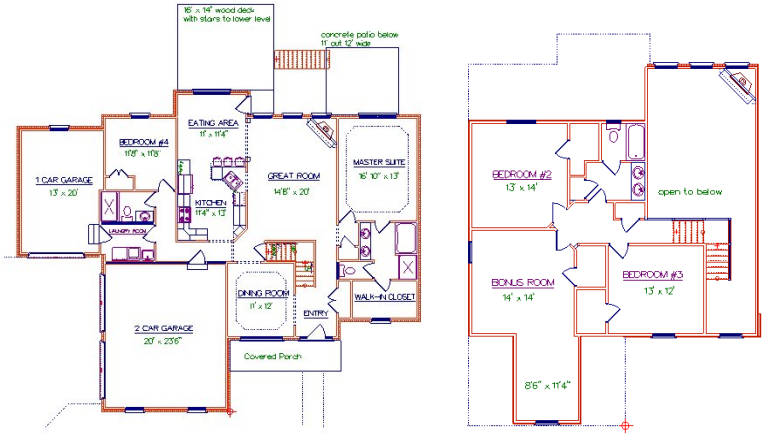

1623 Creekview Dr. Pleasant Valley Meadows Boone County KY

- Brand New Four Bedroom Two Story Home In A Quiet Community
- Cul-De-Sac Location With A View Over The Valley And Creek Below
- Two Story Family Room With Designer Glass Wall and Gas Fireplace
- First Floor Master Suite With Whirlpool And Tray Ceiling
- Designer Tray Ceiling In The Dining Room
- Bonus Area Over Garage For Rec. Room, Office Or Fifth Bedroom
- Wood Deck With Stairs Low To The Rear Yard
- Full Basement With A Walk-Out Door And Large Windows For Natural Light
- Covered Front Porch And Brick Wrap
- Large Lot With Side Entry Double Garage And A Pull In Third Garage
- High Efficiency Gas Furnace And Water Heater
- Approximate Total Living Space - 2605 sq. ft.